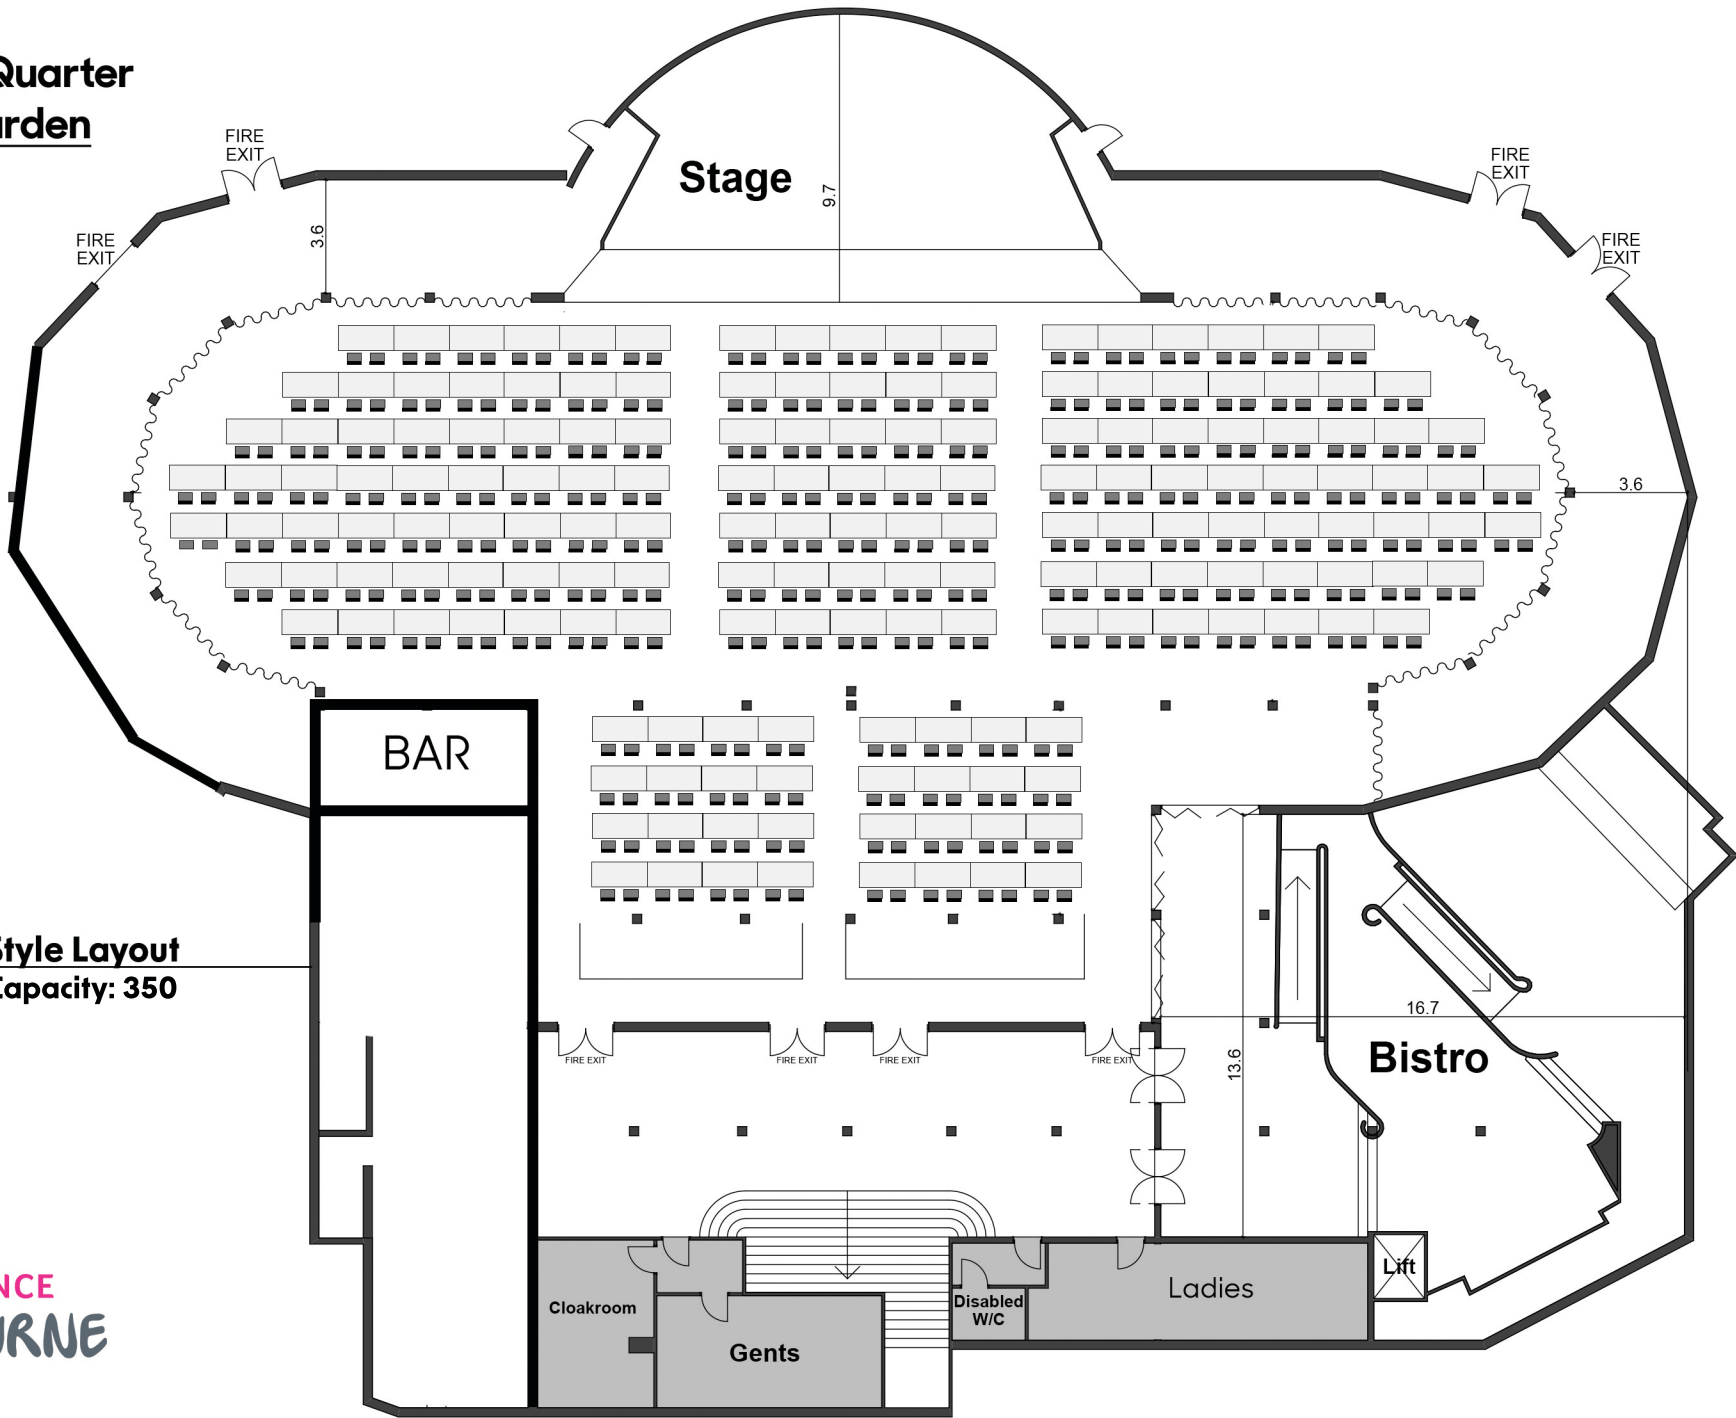

Devonshire Quarter Winter Garden

Classroom Style Layout
Capacity: 350

CONFERENCE
EASTBOURNE